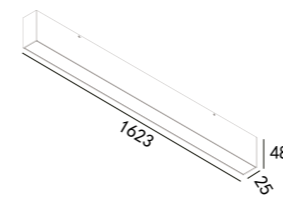

224 174
LED Power **Colour Temp** **Luminous**
31.5W 2700/3000K 1971lm
4000/5000K 2130lm